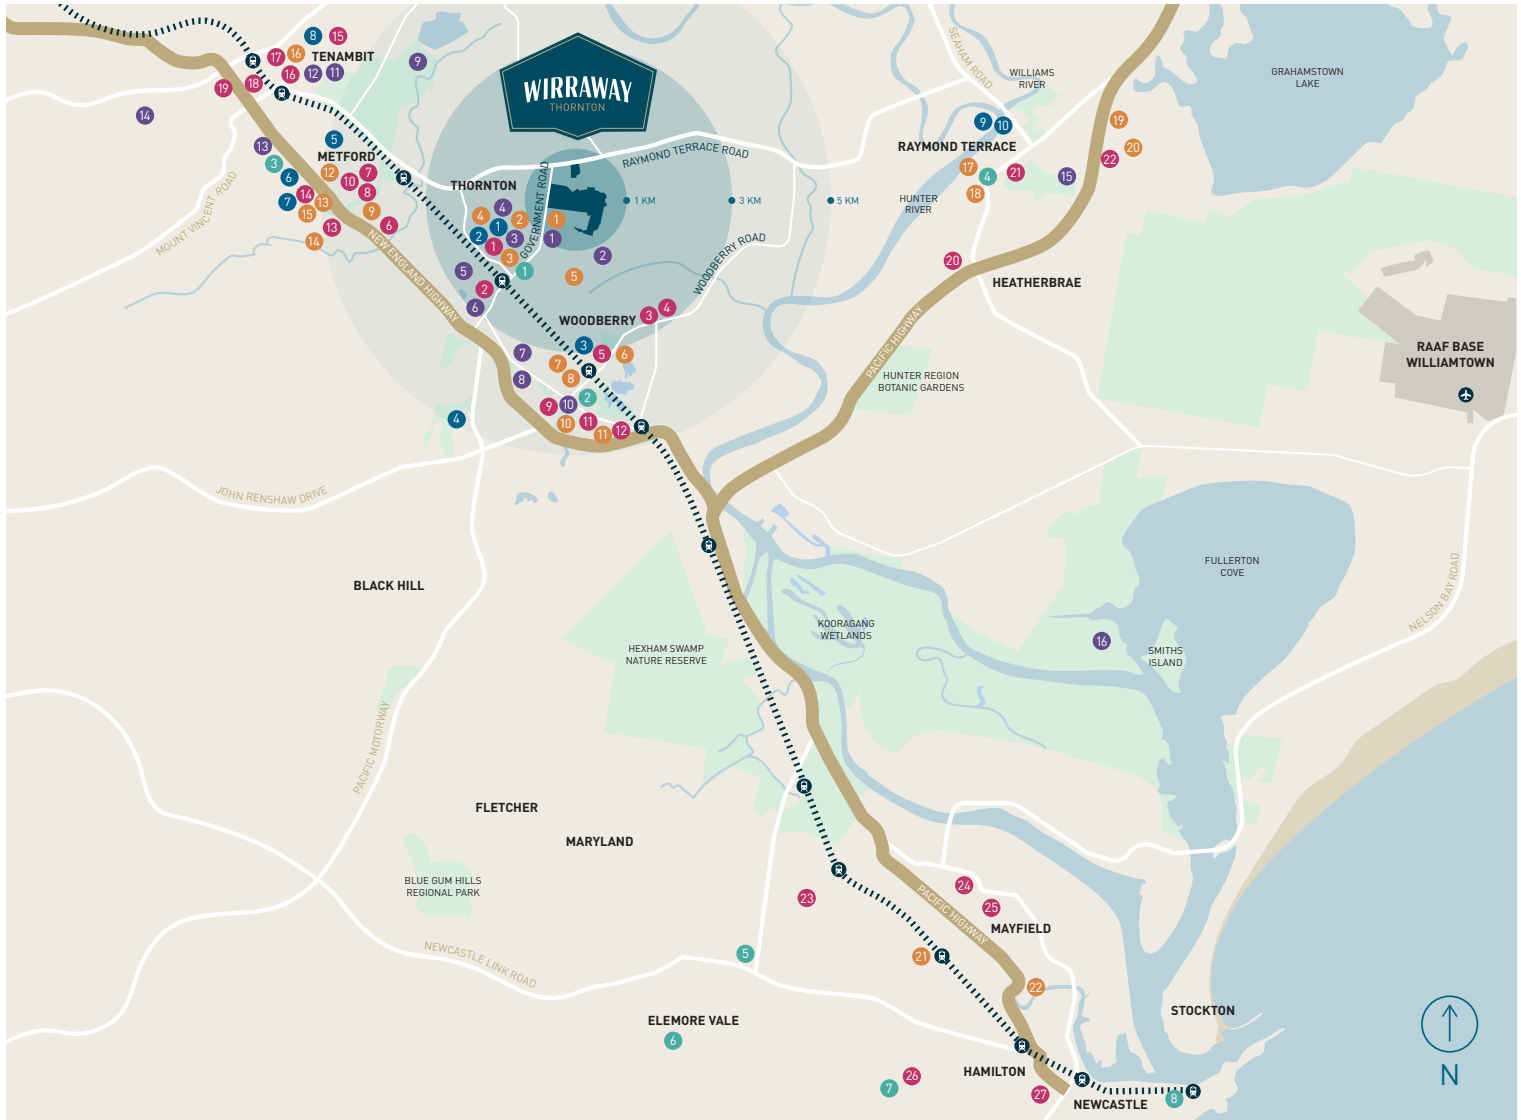

AMENITIES

EDUCATION

1. Thornton Public School
2. Aspect Hunter School
3. Woodberry Public School
4. Woodberry Learning Centre
5. Francis Greenway High School
6. Hunter Tafe
7. Metford Public School
8. Hunter River Community School
9. Beresfield Public School
10. Maitland Christian School
11. Our Lady Of Lodes Primary School
12. Tarro Public School
13. Hunton Valley Grammar School
14. Ashtonfield Public School
15. Tenambit Public School
16. Maitland High School
17. Maitland Grossmann High School
18. St Joseph's Catholic Primary School
19. Maitland East Public School
20. Hunter River High School
21. St Brigids Primary School
22. Irrawang High School
23. University Of Newcastle
24. Hunter Christian School
25. San Clemente High School
26. Hunter School Of The Performing Arts
27. St Francis Xavier College

CHILD CARE

1. Somerset Park Preschool
2. Thornton Childcare and Preschool Centre
3. Thornton Public School Combined OOSH
4. KU Maitland Mobile Preschool
5. Goodstart Early Learning
6. Samaritans Early Learning Centre
7. Mission Australia Early Learning
8. Beresfield Community Children's Education Centre
9. Five Star Family Day Care
10. Camp Australia - Beresfield Public School OSHC
11. Tarro Before and After School Care
12. Chelmsford Drive Early Learning Centre
13. Kindy Patch Ashtonfield
14. Shamrock Hill Early Learning and Long Day Care Centre
15. Ashtonfield Before and After School Care
16. Kindy Patch Emmas
17. Port Stephens Family Day Care
18. Raymond Terrace Community Pre-School
19. TLC Early Learning Centre
20. Bright Horizons Australia Childcare
21. Tillys Play and Development Centre
22. Kinda Kapers

SHOPPING CENTRES

1. Thornton Shopping Centre
2. Beresfield Shopping Centre
3. Stockland Green Hills
4. Raymond Terrace Shopping Centre
5. Blue Gum Road Stockland
6. Elemore Shopping Centre
7. Westfield Kotara
8. Hunter Street Outlets

HEALTH CARE

1. Medical Practice at Thornton Shopping Centre
2. Thornton Medical Centre
3. Maitland Family Support Scheme
4. Clifford Hallam Healthcare
5. New Maitland Hospital
6. Good Health
7. Maitland Private Hospital
8. Tenambit Medical Centre
9. Raymond Terrace Family Practice
10. Child Health Care

COMMUNITY SPORTS AND RECREATION

1. Alan and Don Lawrence Sports Field
2. Somerset Park Sporting Complex
3. Thornton Park
4. Thornton Library
5. Justin Norris Swim Academy
6. Hunter Indoor Sports
7. Beresfield Swimming Centre
8. Beresfield Bowling Club
9. Don Macindoe Memorial Flying Field
10. Beresfield Library
11. East Maitland Aquatic Centre
12. East's Leisure and Golf Park
13. East Maitland Library
14. Maitland Showgrounds
15. Muree Golf Course
16. Hunter Wetlands National Park

KEY

- Train line
- Train station
- Newcastle airport