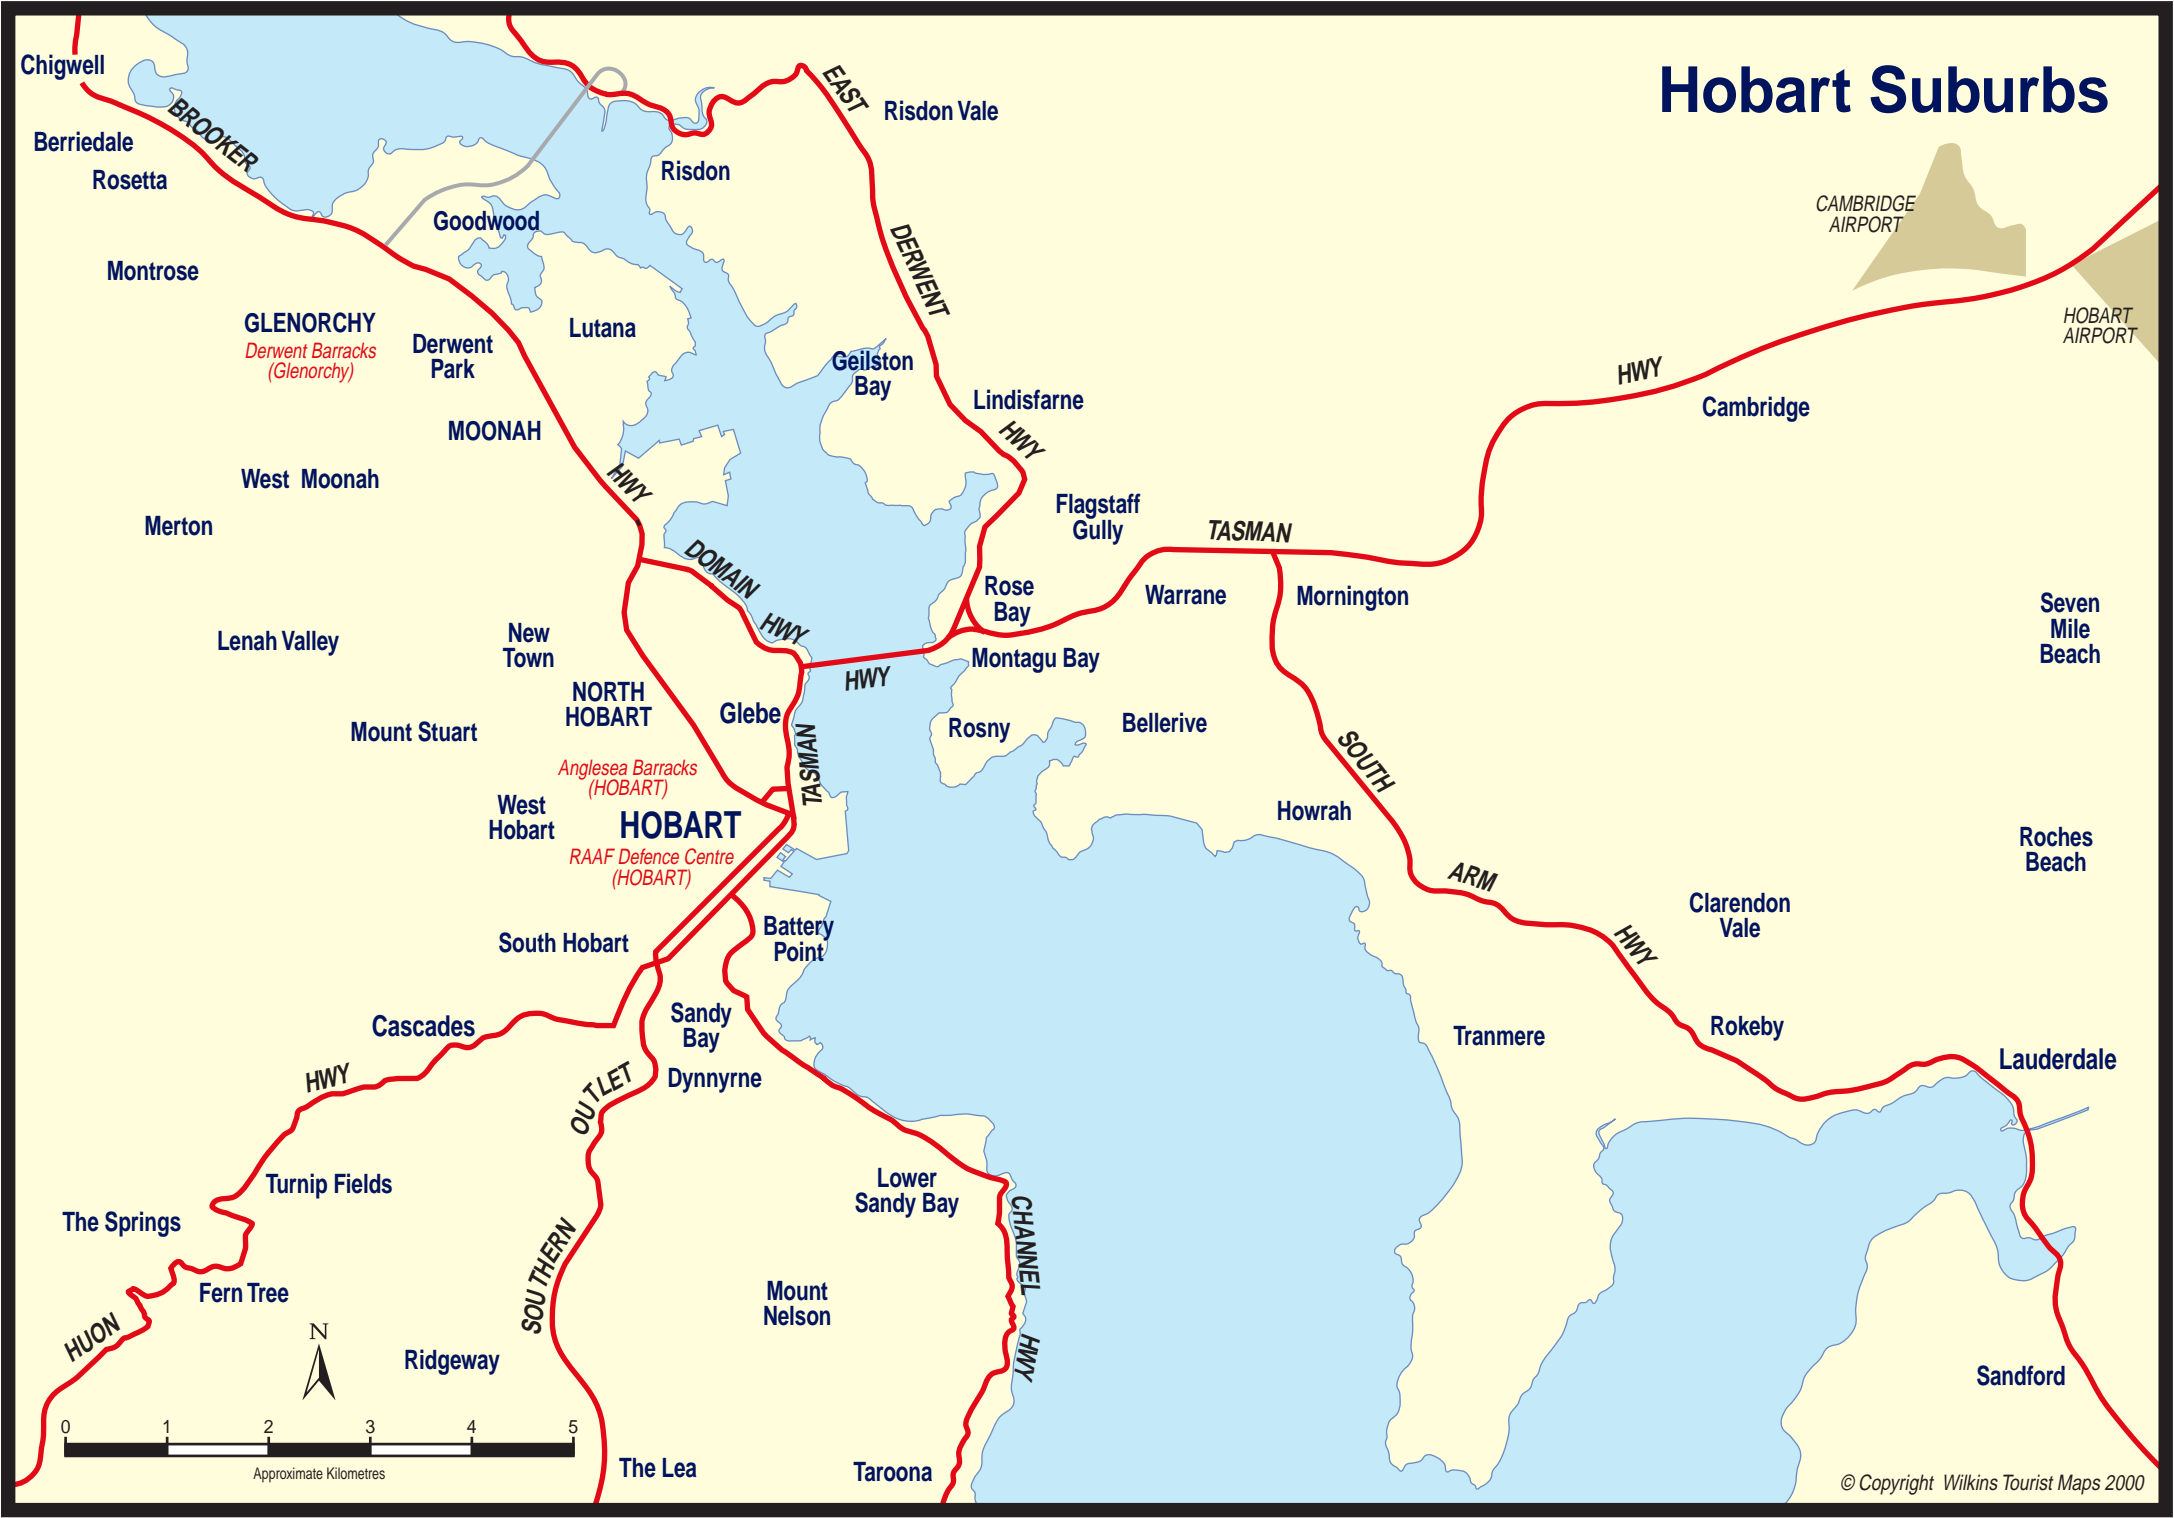

Hobart Suburbs

CAMBRIDGE AIRPORT

HOBART AIRPORT

Chigwell

Berriedale
Rosetta

Montrose

GLENORCHY
*Derwent Barracks
(Glenorchy)*

Derwent Park

Lutana

MOONAH

West Moonah

Merton

Lenah Valley

New Town

Mount Stuart

NORTH HOBART

The Lea

Taroona

Risdon Vale

Risdon

EAST

DERWENT

Lindisfarne

Flagstaff Gully

Clarendon Vale

Rokeby

Seven Mile Beach

Roches Beach

Lauderdale

Sandford